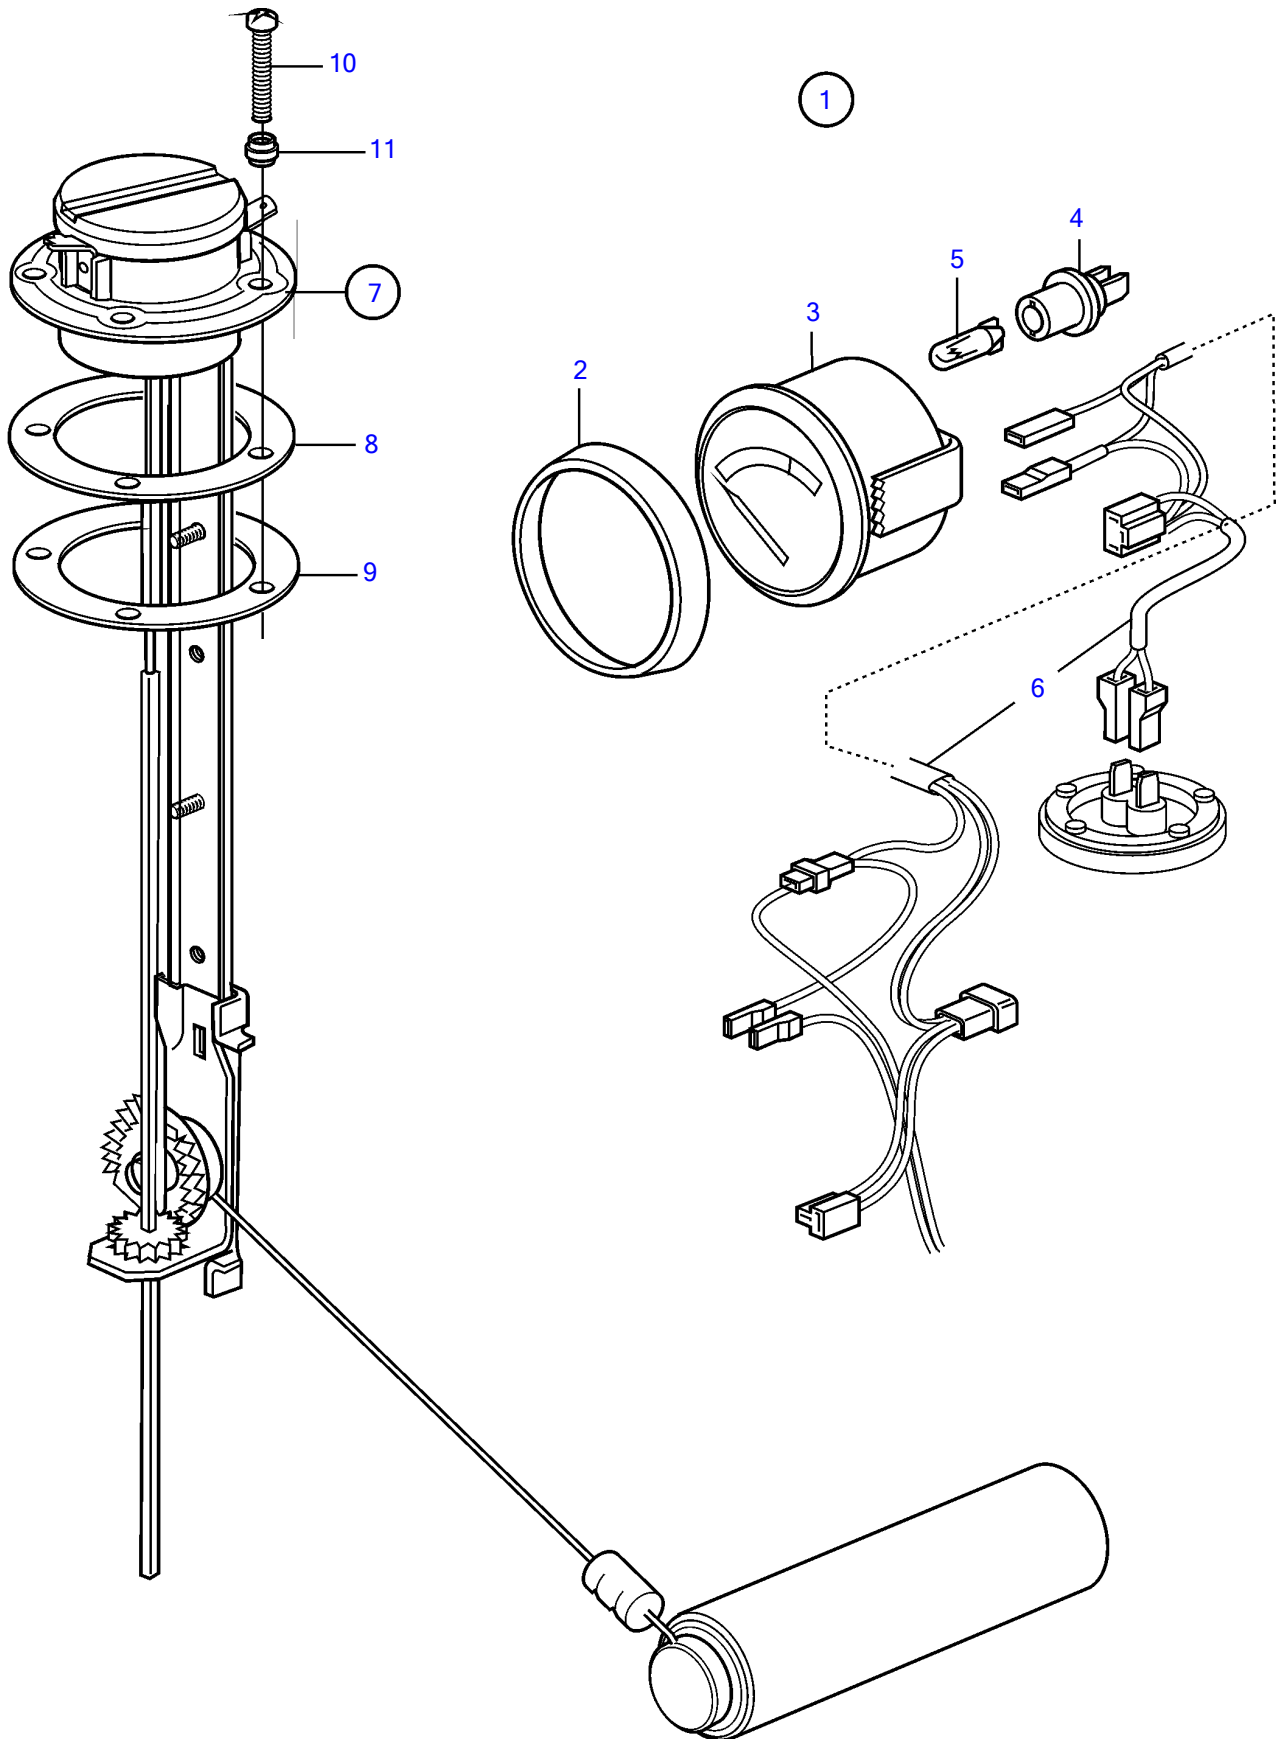

AD31L-A, AD31P-A, AD41L-A, AD41P-A, D41L-A, TAMD31L-A, TAMD31M-A, TAMD31P-A, TAMD31S-A, TAMD41H-A, TAMD41H-B, TAMD41P-A, TAMD41L-A, TAMD41M-A, TMD31L-A, TMD41L-A

AD31L-A, AD31P-A, AD41L-A, AD41P-A, D41L-A, TAMD31L-A, TAMD31M-A, TAMD31P-A, TAMD31S-A, TAMD41H-A, TAMD41H-B, TAMD41P-A, TAMD41L-A, TAMD41M-A, TMD31L-A, TMD41L-A

| REF | PART NO. | QTY | DESCRIPTION | NOTES |
|-----|----------|-----|--------------------------|---|
| 1 | 873808 | 1 | Fuel gauge | 12V (858879) |
| 2 | 858643 | 1 | • Front ring | |
| 3 | 863940 | 1 | • Fuel gauge | |
| 4 | 863945 | 1 | • • Lamp socket | Use white bulb 19923 and socket 808175 for earlier gauges. |
| 5 | 863946 | 1 | • • Bulb | Use white bulb 19923 and socket 808175 for earlier gauges., 12V, 1,2W red |
| 6 | 856867 | 1 | • Cable kit | |
| 7 | 873772 | 1 | • Tank sensor | (837999) |
| 8 | 89865 | 1 | • • Gasket | |
| 9 | 834480 | 1 | • • Flange | |
| 10 | 969407 | 4 | • • 6 point socket screw | (956078) |
| | 969409 | 1 | • • 6 point socket screw | |
| 11 | 834481 | 5 | • • Gasket | |